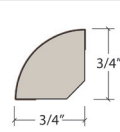

Coordinating Moldings

USA Special Order Moldings Available from Versatrim

Yellowstone 576

SlimTrim with Track and Shim

VersaEdge Extra Tall

Moisture Proof Quarter Round

SlimCap with Track and Shim

Product Colour	SlimTrim SKU Number	VersaEdge SKU Number	Quarter Round SKU Number	SlimCap SKU Number
576 601 Mountain Peak	SLT-121482	VEX-121482	MRQR-121482	SCAP-121482
576 602 Ivory Muslin	SLT-121484	VEX-121484	MRQR-121484	SCAP-121484
576 612 Driftwood	SLT-121481	VEX-121481	MRQR-121481	SCAP-121481
576 604 Coastal Path	SLT-121477	VEX-121477	MRQR-121477	SCAP-121477
576 605 Golden Wheat	SLT-121478	VEX-121478	MRQR-121478	SCAP-121478
576 607 Sparrow	SLT-121479	VEX-121479	MRQR-121479	SCAP-121479
576 609 Wild Rice	SLT-121483	VEX-121483	MRQR-121483	SCAP-121483
576 608 Pecan	SLT-121480	VEX-121480	MRQR-121480	SCAP-121480