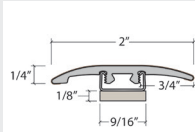

Coordinating Moldings

USA Special Order Moldings Available from Versatrim

Yellowstone 576

SlimTrim with Track and Shim

VersaEdge Extra Tall

Moisture Proof Quarter Round

SlimCap with Track and Shim

Product Colour	SlimTrim SKU Number	VersaEdge SKU Number	Quarter Round SKU Number	SlimCap SKU Number
576 601 Mountain Peak	SLT-121482	VEX-121482	MRQR-121482	SCAP-121482
576 602 Ivory Muslin	SLT-121484	VEX-121484	MRQR-121484	SCAP-121484
576 612 Driftwood	SLT-121481	VEX-121481	MRQR-121481	SCAP-121481
576 604 Coastal Path	SLT-121477	VEX-121477	MRQR-121477	SCAP-121477
576 605 Golden Wheat	SLT-121478	VEX-121478	MRQR-121478	SCAP-121478
576 607 Sparrow	SLT-121479	VEX-121479	MRQR-121479	SCAP-121479
576 609 Wild Rice	SLT-121483	VEX-121483	MRQR-121483	SCAP-121483
576 608 Pecan	SLT-121480	VEX-121480	MRQR-121480	SCAP-121480