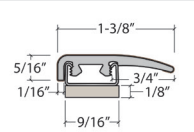

Coordinating Moldings

USA Special Order Moldings Available from Versatrim

Yellowstone 576

SlimTrim with Track and Shim

VersaEdge Extra Tall

Moisture Proof Quarter Round

SlimCap with Track and Shim

Product Colour	SlimTrim SKU Number	VersaEdge SKU Number	Quarter Round SKU Number	SlimCap SKU Number
576 601 Mountain Peak	SLT-121482	VEX-121482	MRQR-121482	SCAP-121482
576 602 Ivory Muslin	SLT-121484	VEX-121484	MRQR-121484	SCAP-121484
576 612 Driftwood	SLT-121481	VEX-121481	MRQR-121481	SCAP-121481
576 604 Coastal Path	SLT-121477	VEX-121477	MRQR-121477	SCAP-121477
576 605 Golden Wheat	SLT-121478	VEX-121478	MRQR-121478	SCAP-121478
576 607 Sparrow	SLT-121479	VEX-121479	MRQR-121479	SCAP-121479
576 609 Wild Rice	SLT-121483	VEX-121483	MRQR-121483	SCAP-121483
576 608 Pecan	SLT-121480	VEX-121480	MRQR-121480	SCAP-121480