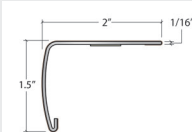

Coordinating Moldings

USA Special Order Moldings Available from Versatrim

Yellowstone 576

SlimTrim with Track and Shim

VersaEdge Extra Tall

Moisture Proof Quarter Round

SlimCap with Track and Shim

Product Colour	SlimTrim SKU Number	VersaEdge SKU Number	Quarter Round SKU Number	SlimCap SKU Number
576 601 Mountain Peak	SLT-121482	VEX-121482	MRQR-121482	SCAP-121482
576 602 Ivory Muslin	SLT-121484	VEX-121484	MRQR-121484	SCAP-121484
576 612 Driftwood	SLT-121481	VEX-121481	MRQR-121481	SCAP-121481
576 604 Coastal Path	SLT-121477	VEX-121477	MRQR-121477	SCAP-121477
576 605 Golden Wheat	SLT-121478	VEX-121478	MRQR-121478	SCAP-121478
576 607 Sparrow	SLT-121479	VEX-121479	MRQR-121479	SCAP-121479
576 609 Wild Rice	SLT-121483	VEX-121483	MRQR-121483	SCAP-121483
576 608 Pecan	SLT-121480	VEX-121480	MRQR-121480	SCAP-121480