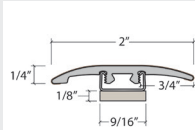

Twelve Noon 445

USA Special Order Moldings Available from Versatrim

SlimTrim with Track and Shim

VersaEdge Extra Tall

Moisture Proof Quarter Round

SlimCap with Track and Shim

Product Colour	SlimTrim SKU Number	VersaEdge SKU Number	Quarter Round SKU Number	SlimCap SKU Number
445 403 Beach House	SLT-117870	VEX-117870	MRQR-117870	SCAP-117870
445 414 Natural	SLT-117873	VEX-117873	MRQR-117873	SCAP-117873
455 409 Pewter	SLT-117869	VEX-117869	MRQR-117869	SCAP-117869
455 415 Latte	SLT-117874	VEX-117874	MRQR-117874	SCAP-117874
445 410 Graphite	SLT-117871	VEX-117871	MRQR-117871	SCAP-117871
445 225 Cardamon	SLT-117872	VEX-117872	MRQR-117872	SCAP-117872

Showing Cardamon for Trim Reference