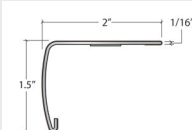

Twelve Noon 445

USA Special Order Moldings Available from Versatrim

SlimTrim with Track and Shim

VersaEdge Extra Tall

Moisture Proof Quarter Round

SlimCap with Track and Shim

Product Colour	SlimTrim SKU Number	VersaEdge SKU Number	Quarter Round SKU Number	SlimCap SKU Number
445 403 Beach House	SLT-117870	VEX-117870	MRQR-117870	SCAP-117870
445 414 Natural	SLT-117873	VEX-117873	MRQR-117873	SCAP-117873
455 409 Pewter	SLT-117869	VEX-117869	MRQR-117869	SCAP-117869
455 415 Latte	SLT-117874	VEX-117874	MRQR-117874	SCAP-117874
445 410 Graphite	SLT-117871	VEX-117871	MRQR-117871	SCAP-117871
445 225 Cardamon	SLT-117872	VEX-117872	MRQR-117872	SCAP-117872

Showing Cardamon for Trim Reference