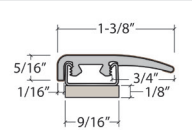

Twelve Noon 445

USA Special Order Moldings Available from Versatrim

SlimTrim with Track and Shim

VersaEdge Extra Tall

Moisture Proof Quarter Round

SlimCap with Track and Shim

Product Colour	SlimTrim SKU Number	VersaEdge SKU Number	Quarter Round SKU Number	SlimCap SKU Number
445 403 Beach House	SLT-117870	VEX-117870	MRQR-117870	SCAP-117870
445 414 Natural	SLT-117873	VEX-117873	MRQR-117873	SCAP-117873
455 409 Pewter	SLT-117869	VEX-117869	MRQR-117869	SCAP-117869
455 415 Latte	SLT-117874	VEX-117874	MRQR-117874	SCAP-117874
445 410 Graphite	SLT-117871	VEX-117871	MRQR-117871	SCAP-117871
445 225 Cardamon	SLT-117872	VEX-117872	MRQR-117872	SCAP-117872