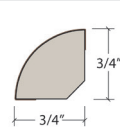

Twelve Noon 445

USA Special Order Moldings Available from Versatrim

SlimTrim with Track and Shim

VersaEdge Extra Tall

Moisture Proof Quarter Round

SlimCap with Track and Shim

Product Colour	SlimTrim SKU Number	VersaEdge SKU Number	Quarter Round SKU Number	SlimCap SKU Number
445 403 Beach House	SLT-117870	VEX-117870	MRQR-117870	SCAP-117870
445 414 Natural	SLT-117873	VEX-117873	MRQR-117873	SCAP-117873
455 409 Pewter	SLT-117869	VEX-117869	MRQR-117869	SCAP-117869
455 415 Latte	SLT-117874	VEX-117874	MRQR-117874	SCAP-117874
445 410 Graphite	SLT-117871	VEX-117871	MRQR-117871	SCAP-117871
445 225 Cardamon	SLT-117872	VEX-117872	MRQR-117872	SCAP-117872