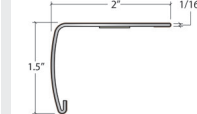

**SlimTrim with Track and Shim**

**VersaEdge Extra Tall**

**Moisture Proof Quarter Round**

**SlimCap with Track and Shim**

| Product Colour                  | SlimTrim SKU Number | VersaEdge SKU Number | Quarter Round SKU Number | SlimCap SKU Number |
|---------------------------------|---------------------|----------------------|--------------------------|--------------------|
| 552 202 Rustica                 | SLT-114970          | VEX-114970           | MRQR-114970              | SCAP-114970        |
| 552 015 Sequoia                 | SLT-114971          | VEX-114971           | MRQR-114971              | SCAP-114971        |
| 552 213 Greyhound               | SLT-114972          | VEX-114972           | MRQR-114972              | SCAP-114972        |
| 552 012 Chardonnay              | SLT-114972          | VEX-114972           | MRQR-114972              | SCAP-114972        |
| 552 110 Silver Rustic Oak       | SLT-114975          | VEX-114975           | MRQR-114975              | SCAP-114975        |
| 552 704 Desert Rustic Oak       | SLT-114975          | VEX-114975           | MRQR-114975              | SCAP-114975        |
| 552 075 Khaki                   | SLT-114976          | VEX-114976           | MRQR-114976              | SCAP-114976        |
| 552 113 French Ivory Rustic Oak | SLT-114977          | VEX-114977           | MRQR-114977              | SCAP-114977        |