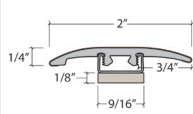

**SlimTrim with Track and Shim**

**VersaEdge Extra Tall**

**Moisture Proof Quarter Round**

**SlimCap with Track and Shim**

| Product Colour                  | SlimTrim SKU Number | VersaEdge SKU Number | Quarter Round SKU Number | SlimCap SKU Number |
|---------------------------------|---------------------|----------------------|--------------------------|--------------------|
| 552 202 Rustica                 | SLT-114970          | VEX-114970           | MRQR-114970              | SCAP-114970        |
| 552 015 Sequoia                 | SLT-114971          | VEX-114971           | MRQR-114971              | SCAP-114971        |
| 552 213 Greyhound               | SLT-114972          | VEX-114972           | MRQR-114972              | SCAP-114972        |
| 552 012 Chardonnay              | SLT-114972          | VEX-114972           | MRQR-114972              | SCAP-114972        |
| 552 110 Silver Rustic Oak       | SLT-114975          | VEX-114975           | MRQR-114975              | SCAP-114975        |
| 552 704 Desert Rustic Oak       | SLT-114975          | VEX-114975           | MRQR-114975              | SCAP-114975        |
| 552 075 Khaki                   | SLT-114976          | VEX-114976           | MRQR-114976              | SCAP-114976        |
| 552 113 French Ivory Rustic Oak | SLT-114977          | VEX-114977           | MRQR-114977              | SCAP-114977        |