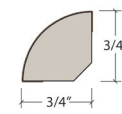

**SlimTrim with Track and Shim**

**VersaEdge Extra Tall**

**Moisture Proof Quarter Round**

**SlimCap with Track and Shim**

| Product Colour                  | SlimTrim SKU Number | VersaEdge SKU Number | Quarter Round SKU Number | SlimCap SKU Number |
|---------------------------------|---------------------|----------------------|--------------------------|--------------------|
| 552 202 Rustica                 | SLT-114970          | VEX-114970           | MRQR-114970              | SCAP-114970        |
| 552 015 Sequoia                 | SLT-114971          | VEX-114971           | MRQR-114971              | SCAP-114971        |
| 552 213 Greyhound               | SLT-114972          | VEX-114972           | MRQR-114972              | SCAP-114972        |
| 552 012 Chardonnay              | SLT-114972          | VEX-114972           | MRQR-114972              | SCAP-114972        |
| 552 110 Silver Rustic Oak       | SLT-114975          | VEX-114975           | MRQR-114975              | SCAP-114975        |
| 552 704 Desert Rustic Oak       | SLT-114975          | VEX-114975           | MRQR-114975              | SCAP-114975        |
| 552 075 Khaki                   | SLT-114976          | VEX-114976           | MRQR-114976              | SCAP-114976        |
| 552 113 French Ivory Rustic Oak | SLT-114977          | VEX-114977           | MRQR-114977              | SCAP-114977        |