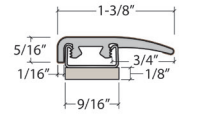

**SlimTrim with Track and Shim**

**VersaEdge Extra Tall**

**Moisture Proof Quarter Round**

**SlimCap with Track and Shim**

| Product Colour                  | SlimTrim SKU Number | VersaEdge SKU Number | Quarter Round SKU Number | SlimCap SKU Number |
|---------------------------------|---------------------|----------------------|--------------------------|--------------------|
| 552 202 Rustica                 | SLT-114970          | VEX-114970           | MRQR-114970              | SCAP-114970        |
| 552 015 Sequoia                 | SLT-114971          | VEX-114971           | MRQR-114971              | SCAP-114971        |
| 552 213 Greyhound               | SLT-114972          | VEX-114972           | MRQR-114972              | SCAP-114972        |
| 552 012 Chardonnay              | SLT-114972          | VEX-114972           | MRQR-114972              | SCAP-114972        |
| 552 110 Silver Rustic Oak       | SLT-114975          | VEX-114975           | MRQR-114975              | SCAP-114975        |
| 552 704 Desert Rustic Oak       | SLT-114975          | VEX-114975           | MRQR-114975              | SCAP-114975        |
| 552 075 Khaki                   | SLT-114976          | VEX-114976           | MRQR-114976              | SCAP-114976        |
| 552 113 French Ivory Rustic Oak | SLT-114977          | VEX-114977           | MRQR-114977              | SCAP-114977        |