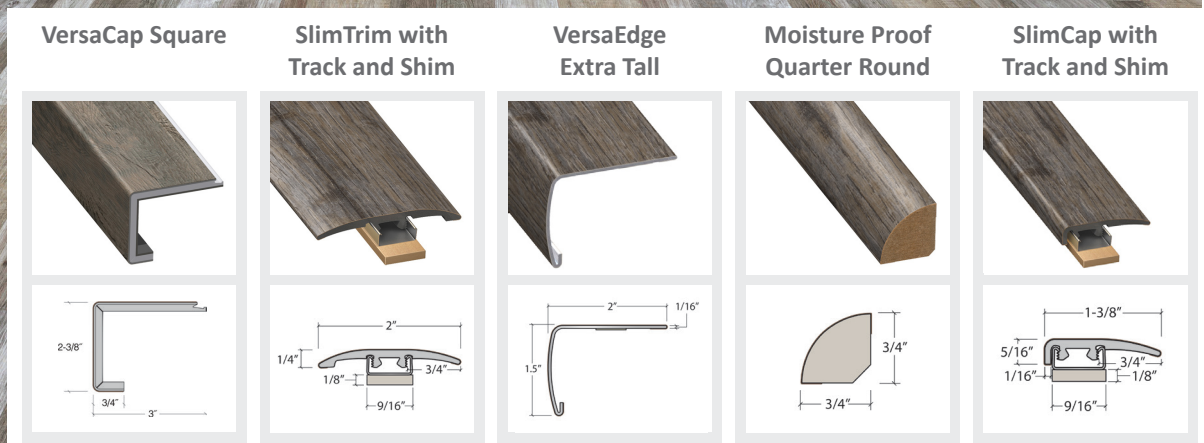

Exact-Match Moldings

Stocked and Sold by Matrexx Floor

Carbonado 530

3 in 1 with Track and Shim

Length: 94" (238.7 cm)
 Pieces/Carton: 20
 Lb/Carton: 35
 Cartons/Pallet: 36
 Lb/Pallet: 1260

Tall Stair Nose Cap

Length: 94" (238.7 cm)
 Pieces/Carton: 10
 Lb/Carton: 20
 Cartons/Pallet: 80
 Lb/Pallet: 1600

Product Colour	3 in 1 with Track and Shim SKU Number	Tall Stair Nose Cap SKU Number
530 801 Natural Oak	TH530801	TN530801
530 824 Cabin Multi-Strip	TH530824	TN530824
530 017 Henderson Oak	TH530017	TN530017
530 005 Country Squire	TH530005	TN530005
530 009 Dumbarton Oak	TH530009	TN530009
530 047 Sandy Blonde Oak	TH530047	TN530047
530 003 Pebble Oak	TH530003	TN530003
530 305 Salted Caramel	TH530305	TN530305

Carbonado Plank 530

USA Special Order Moldings Available from Versatrim

Product Colour	VersaCap Square SKU Number	SlimTrim SKU Number	VersaEdge SKU Number	Quarter Round SKU Number	SlimCap SKU Number
530 009 Dumbarton Oak	SQ-122302	SLT-122302	VEX-122302	MRQR-122302	SCAP-122302
530 305 Salted Caramel	SQ-122169	SLT-122169	VEX-122169	MRQR-122169	SCAP-122169
530 824 Cabin Multi-Strip	SQ-111516	SLT-111516	VEX-111516	MRQR-111516	SCAP-111516
530 801 Natural Oak	SQ-111515	SLT-111515	VEX-111515	MRQR-111515	SCAP-111515
530 017 Henderson Oak	SQ-111517	SLT-111517	VEX-111517	MRQR-111517	SCAP-111517
530 005 Country Squire	SQ-111519	SLT-111519	VEX-111519	MRQR-111519	SCAP-111519
530 047 Sandy Blonde Oak	SQ-115222	SLT-115222	VEX--115222	MRQR-115222	SCAP-115222
530 003 Pebbled Oak	SQ-115650	SLT-115650	VEX-115650	MRQR-115650	SCAP-115650