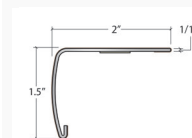

Exact-Match Moldings

Stocked and Sold by Matrexx Floor

Carbonado 530

3 in 1 with Track and Shim

Length: 94" (238.7 cm)
 Pieces/Carton: 20
 Lb/Carton: 35
 Cartons/Pallet: 36
 Lb/Pallet: 1260

Tall Stair Nose Cap

Length: 94" (238.7 cm)
 Pieces/Carton: 10
 Lb/Carton: 20
 Cartons/Pallet: 80
 Lb/Pallet: 1600

Product Colour	3 in 1 with Track and Shim SKU Number	Tall Stair Nose Cap SKU Number
530 801 Natural Oak	TH530801	TN530801
530 824 Cabin Multi-Strip	TH530824	TN530824
530 017 Henderson Oak	TH530017	TN530017
530 005 Country Squire	TH530005	TN530005
530 009 Dumbarton Oak	TH530009	TN530009
530 047 Sandy Blonde Oak	TH530047	TN530047
530 003 Pebble Oak	TH530003	TN530003
530 305 Salted Caramel	TH530305	TN530305