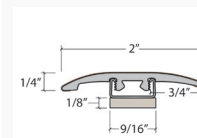

Exact-Match Moldings

Stocked and Sold by Matrexx Floor

Carbonado 530

3 in 1 with Track and Shim

Length: 94" (238.7 cm)
 Pieces/Carton: 20
 Lb/Carton: 35
 Cartons/Pallet: 36
 Lb/Pallet: 1260

Tall Stair Nose Cap

Length: 94" (238.7 cm)
 Pieces/Carton: 10
 Lb/Carton: 20
 Cartons/Pallet: 80
 Lb/Pallet: 1600

Product Colour	3 in 1 with Track and Shim SKU Number	Tall Stair Nose Cap SKU Number
530 801 Natural Oak	TH530801	TN530801
530 824 Cabin Multi-Strip	TH530824	TN530824
530 017 Henderson Oak	TH530017	TN530017
530 005 Country Squire	TH530005	TN530005
530 009 Dumbarton Oak	TH530009	TN530009
530 047 Sandy Blonde Oak	TH530047	TN530047
530 003 Pebble Oak	TH530003	TN530003
530 305 Salted Caramel	TH530305	TN530305