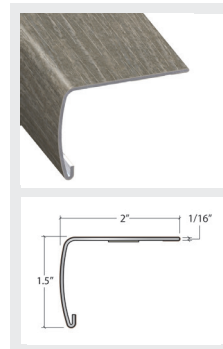

Product Colour	Coordinating Molding	SKU Number
552 110 Silver Rustic Oak	Moisture Proof Quarter Round	MRQR - 114974
	SlimTrim with Track & Shim	SLT - 114974
	SlimCap with Track & Shim	SCAP - 114974
	VersaEdge Extra Tall	VEX - 114974
552 704 Desert Rustic Oak	Moisture Proof Quarter Round	MRQR - 114975
	SlimTrim with Track & Shim	SLT - 114975
	SlimCap with Track & Shim	SCAP - 114975
	VersaEdge Extra Tall	VEX - 114975
552 075 Khaki	Moisture Proof Quarter Round	MRQR - 114976
	SlimTrim with Track & Shim	SLT - 114976
	SlimCap with Track & Shim	SCAP - 114976
	VersaEdge Extra Tall	VEX - 114976
552 113 French Ivory Rustic Oak	Moisture Proof Quarter Round	MRQR - 114977
	SlimTrim with Track & Shim	SLT - 114977
	SlimCap with Track & Shim	SCAP - 114977
	VersaEdge Extra Tall	VEX - 114977

Moisture Proof Quarter Round

SlimTrim with Track & Shim

SlimCap with Track & Shim

VersaEdge Extra Tall

Showing Silver Rustic Oak for Trim References