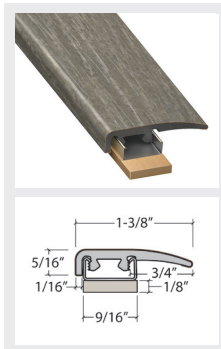

Product Colour	Coordinating Molding	SKU Number
552 202 Rustica	Moisture Proof Quarter Round	MRQR - 114970
	SlimTrim with Track & Shim	SLT - 114970
	SlimCap with Track & Shim	SCAP - 114970
	VersaEdge Extra Tall	VEX - 114970
552 015 Sequoia	Moisture Proof Quarter Round	MRQR - 114971
	SlimTrim with Track & Shim	SLT - 114971
	SlimCap with Track & Shim	SCAP - 114971
	VersaEdge Extra Tall	VEX - 114971
552 213 Greyhound	Moisture Proof Quarter Round	MRQR - 114972
	SlimTrim with Track & Shim	SLT - 114972
	SlimCap with Track & Shim	SCAP - 114972
	VersaEdge Extra Tall	VEX - 114972
552 012 Chardonnay	Moisture Proof Quarter Round	MRQR - 114973
	SlimTrim with Track & Shim	SLT - 114973
	SlimCap with Track & Shim	SCAP - 114973
	VersaEdge Extra Tall	VEX - 114973

Product Colour	Coordinating Molding	SKU Number
552 110 Silver Rustic Oak	Moisture Proof Quarter Round	MRQR - 114974
	SlimTrim with Track & Shim	SLT - 114974
	SlimCap with Track & Shim	SCAP - 114974
	VersaEdge Extra Tall	VEX - 114974
552 704 Desert Rustic Oak	Moisture Proof Quarter Round	MRQR - 114975
	SlimTrim with Track & Shim	SLT - 114975
	SlimCap with Track & Shim	SCAP - 114975
	VersaEdge Extra Tall	VEX - 114975
552 075 Khaki	Moisture Proof Quarter Round	MRQR - 114976
	SlimTrim with Track & Shim	SLT - 114976
	SlimCap with Track & Shim	SCAP - 114976
	VersaEdge Extra Tall	VEX - 114976
552 113 French Ivory Rustic Oak	Moisture Proof Quarter Round	MRQR - 114977
	SlimTrim with Track & Shim	SLT - 114977
	SlimCap with Track & Shim	SCAP - 114977
	VersaEdge Extra Tall	VEX - 114977

Moisture Proof Quarter Round

SlimTrim with Track & Shim

SlimCap with Track & Shim

VersaEdge Extra Tall

Showing Silver Rustic Oak for Trim References