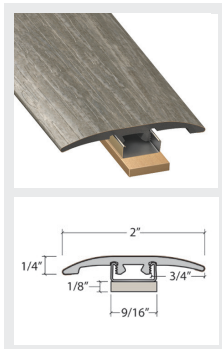

Product Colour	Coordinating Molding	SKU Number
552 202 Rustica	Moisture Proof Quarter Round	MRQR - 114970
	SlimTrim with Track & Shim	SLT - 114970
	SlimCap with Track & Shim	SCAP - 114970
	VersaEdge Extra Tall	VEX - 114970
552 015 Sequoia	Moisture Proof Quarter Round	MRQR - 114971
	SlimTrim with Track & Shim	SLT - 114971
	SlimCap with Track & Shim	SCAP - 114971
	VersaEdge Extra Tall	VEX - 114971
552 213 Greyhound	Moisture Proof Quarter Round	MRQR - 114972
	SlimTrim with Track & Shim	SLT - 114972
	SlimCap with Track & Shim	SCAP - 114972
	VersaEdge Extra Tall	VEX - 114972
552 012 Chardonnay	Moisture Proof Quarter Round	MRQR - 114973
	SlimTrim with Track & Shim	SLT - 114973
	SlimCap with Track & Shim	SCAP - 114973
	VersaEdge Extra Tall	VEX - 114973

Product Colour	Coordinating Molding	SKU Number
552 110 Silver Rustic Oak	Moisture Proof Quarter Round	MRQR - 114974
	SlimTrim with Track & Shim	SLT - 114974
	SlimCap with Track & Shim	SCAP - 114974
	VersaEdge Extra Tall	VEX - 114974
552 704 Desert Rustic Oak	Moisture Proof Quarter Round	MRQR - 114975
	SlimTrim with Track & Shim	SLT - 114975
	SlimCap with Track & Shim	SCAP - 114975
	VersaEdge Extra Tall	VEX - 114975
552 075 Khaki	Moisture Proof Quarter Round	MRQR - 114976
	SlimTrim with Track & Shim	SLT - 114976
	SlimCap with Track & Shim	SCAP - 114976
	VersaEdge Extra Tall	VEX - 114976
552 113 French Ivory Rustic Oak	Moisture Proof Quarter Round	MRQR - 114977
	SlimTrim with Track & Shim	SLT - 114977
	SlimCap with Track & Shim	SCAP - 114977
	VersaEdge Extra Tall	VEX - 114977

Moisture Proof Quarter Round

SlimTrim with Track & Shim

SlimCap with Track & Shim

VersaEdge Extra Tall

Showing Silver Rustic Oak for Trim References